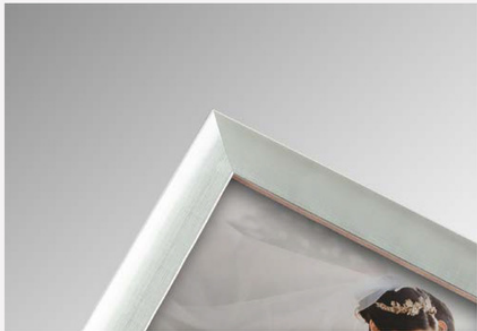

© Pablo Beglez

Wood Profile

Brussels Jet Black

Brussels Garden Walnut

Brussels Oyster

Brussels Pale Ivory

Brussels Graphite

Brussels Ghost White