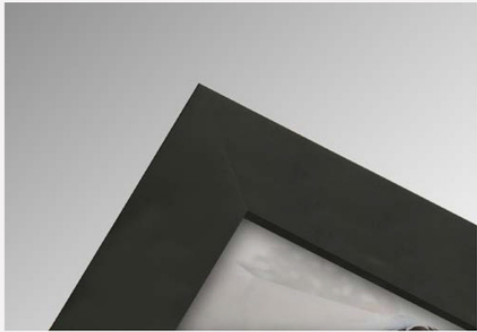

Porto Black